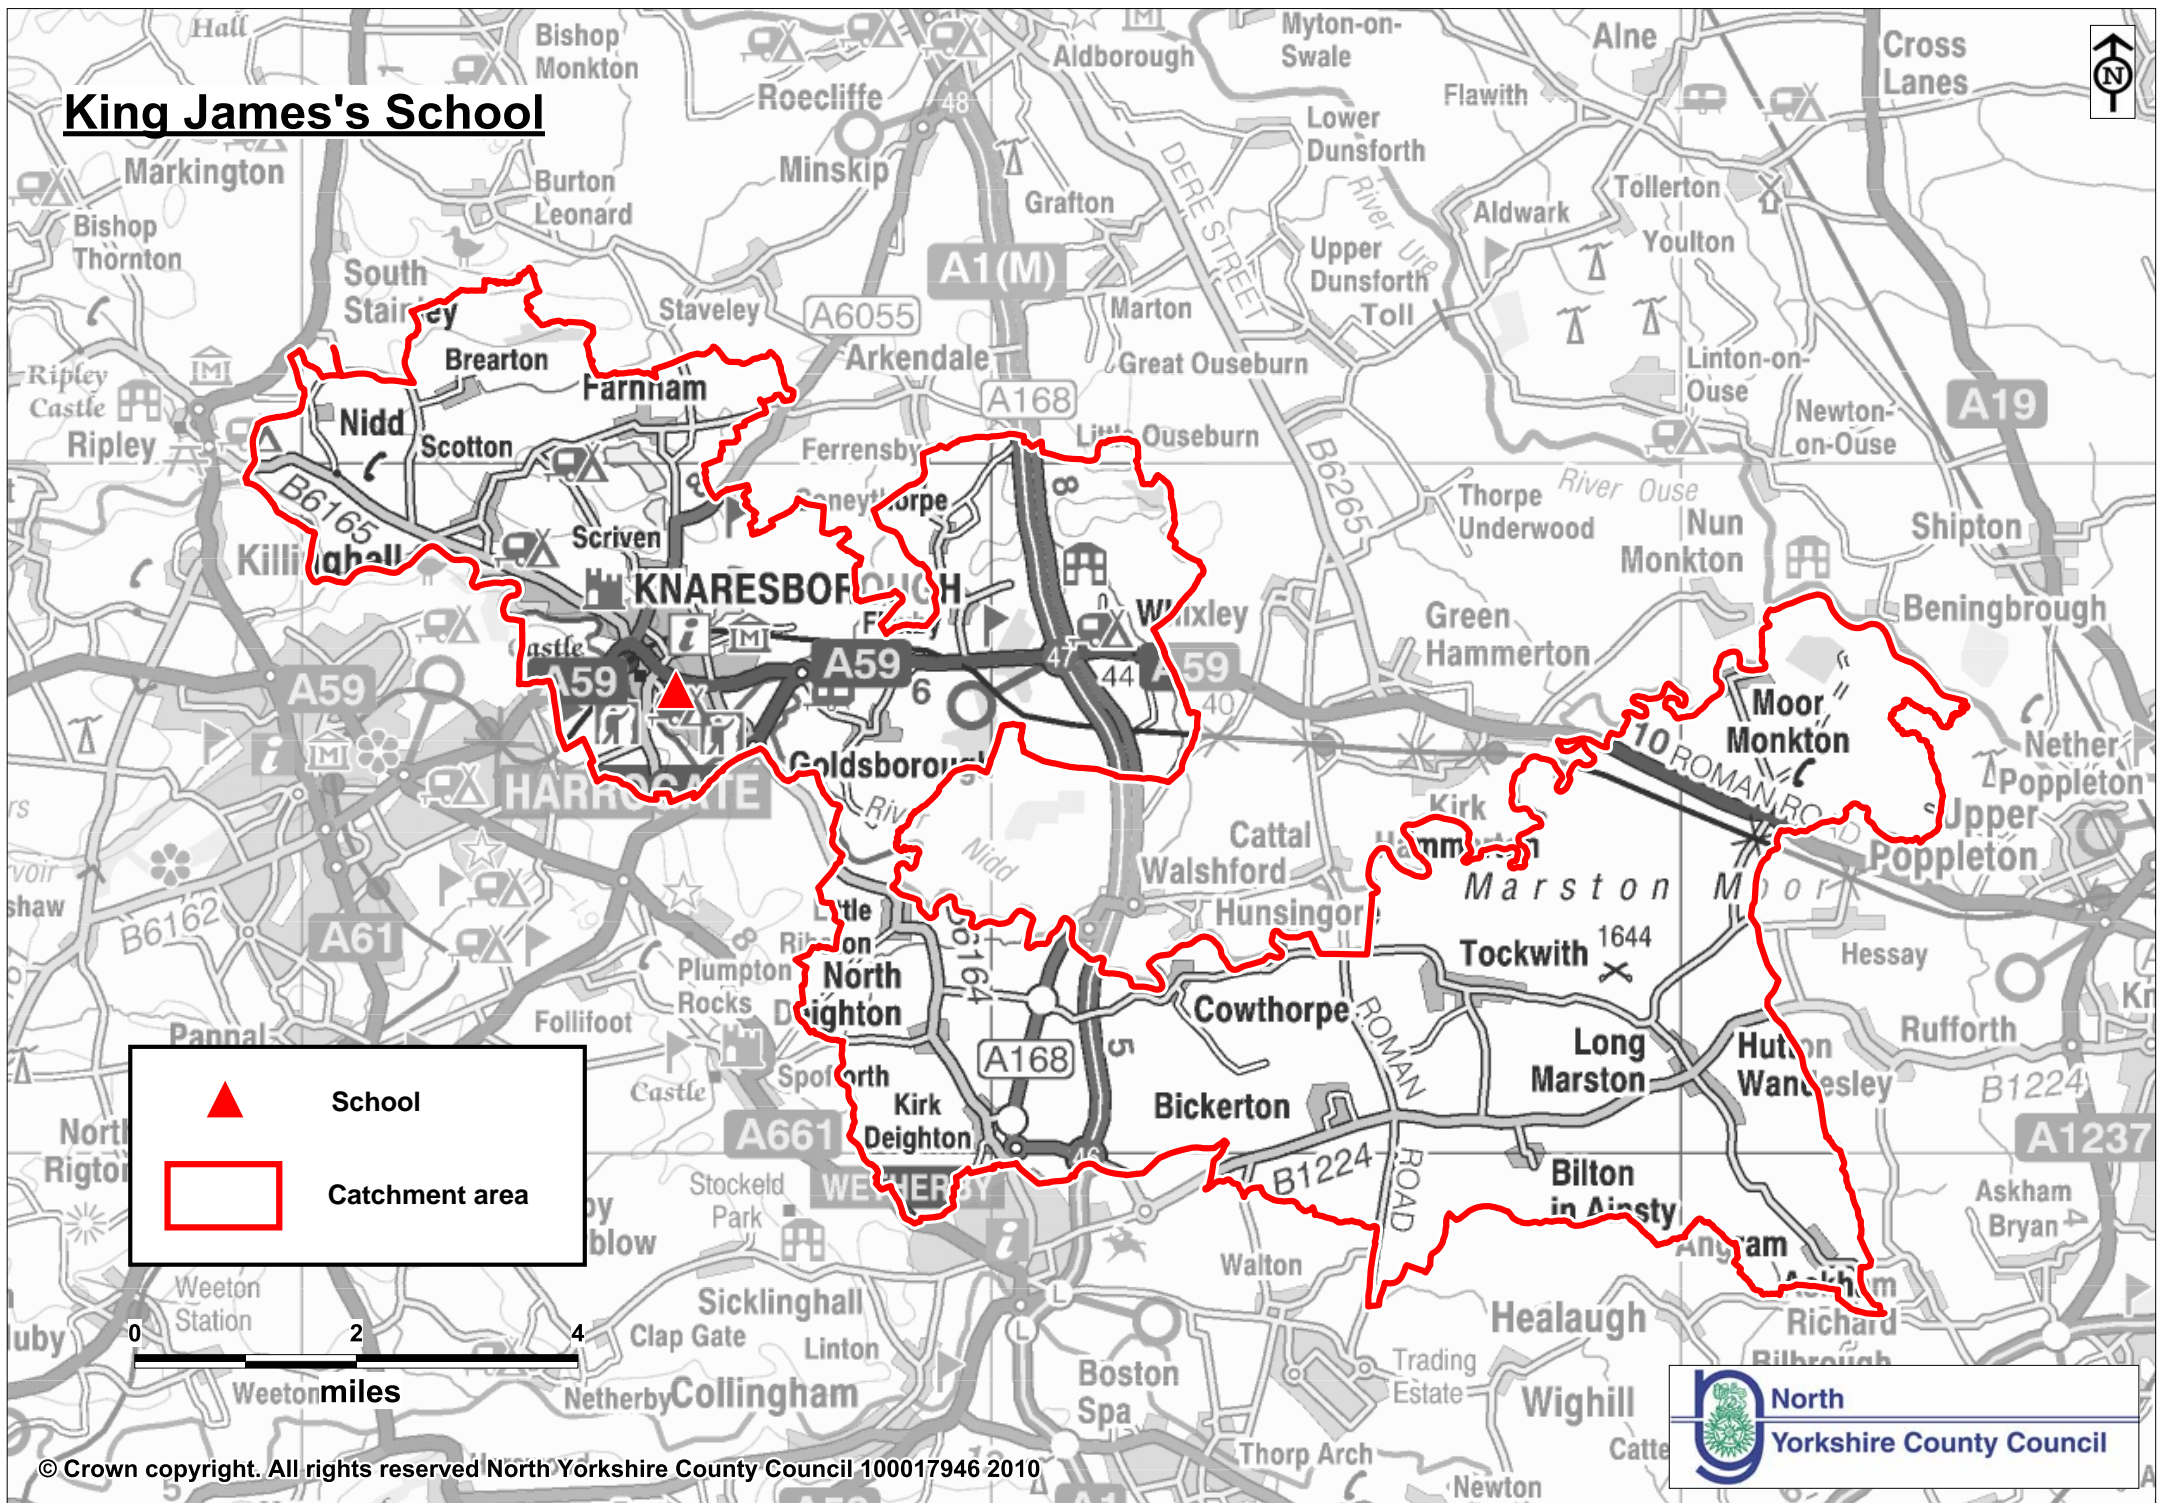

King James's School

	School
	Catchment area

North
Yorkshire County Council