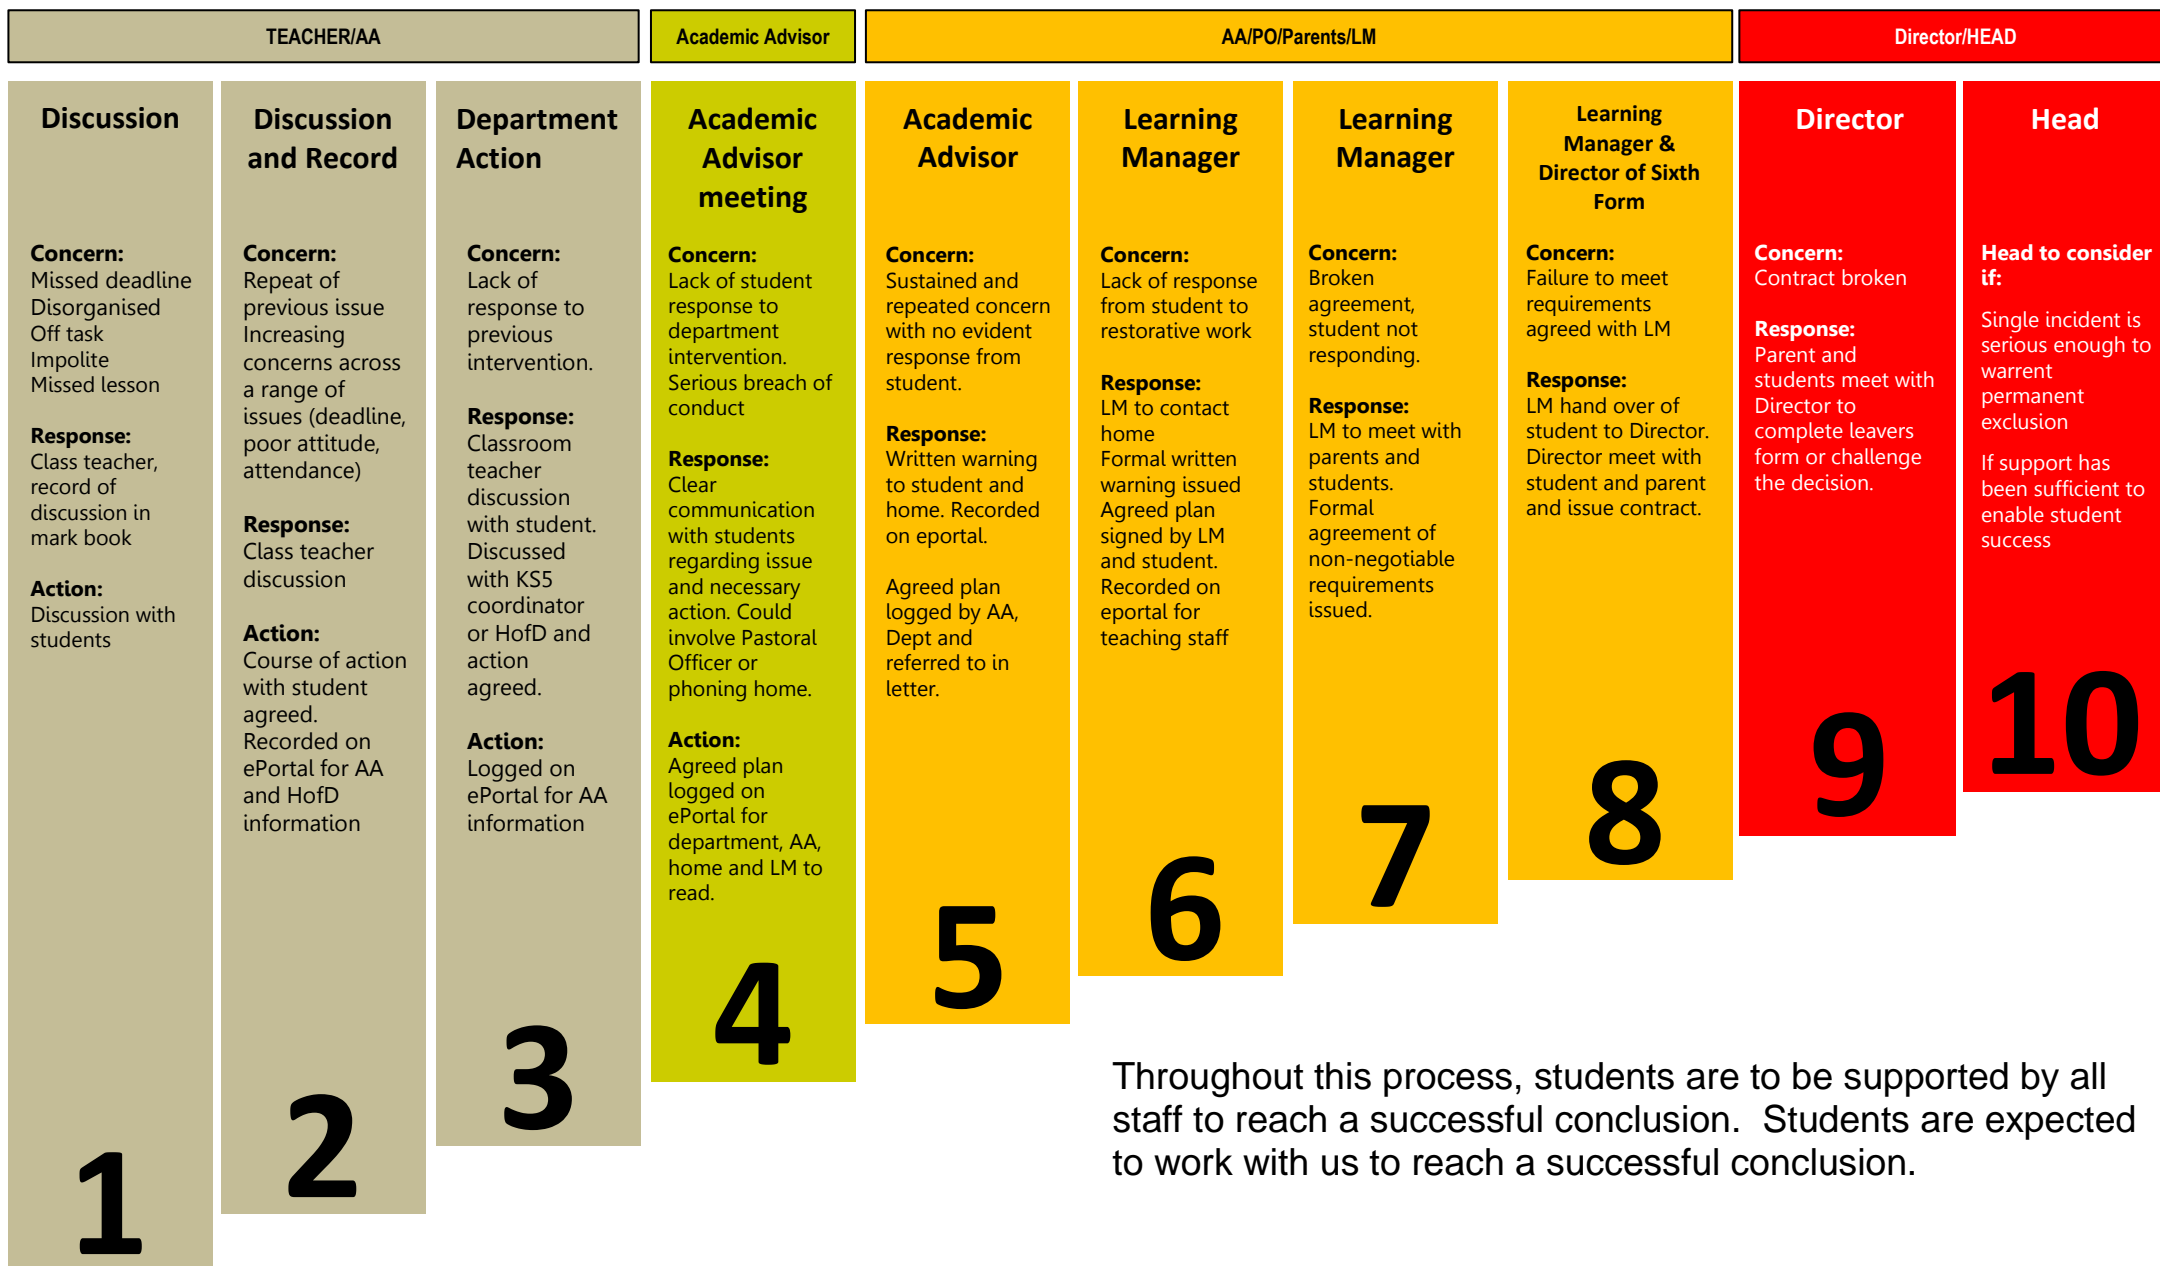

Disciplinary Procedure

The following system is designed to help keep you on track and fulfil your potential

Throughout this process, students are to be supported by all staff to reach a successful conclusion. Students are expected to work with us to reach a successful conclusion.