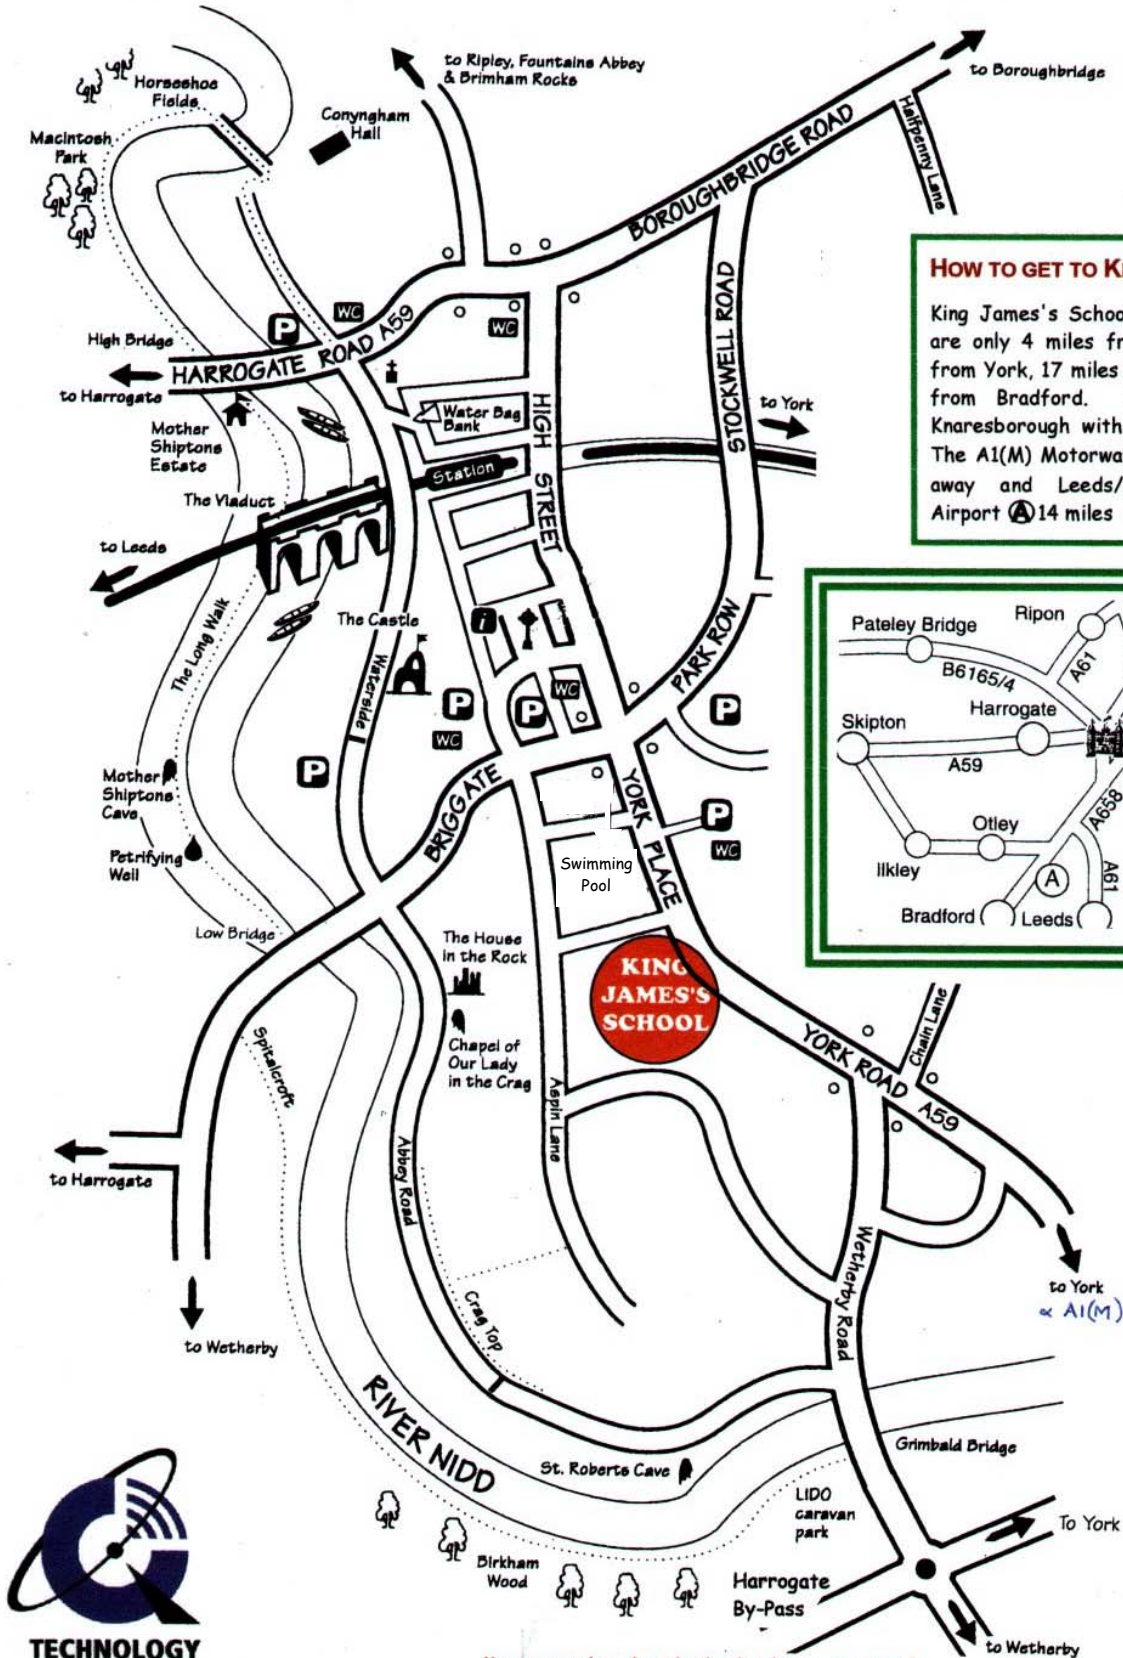

King James's School

Knarborough

King James Road, Knarborough, North Yorkshire, HG5 8EB
Tel: 01423 866061 Fax: 01423 861189 Email: office@king-james.co.uk www.king-james.co.uk

HOW TO GET TO KING JAMES'S SCHOOL

King James's School is easy to reach. We are only 4 miles from Harrogate, 17 miles from York, 17 miles from Leeds and 21 miles from Bradford. Buses and trains link Knarborough with the surrounding towns. The A1(M) Motorway Junction 47 is 4 miles away and Leeds/Bradford International Airport 14 miles