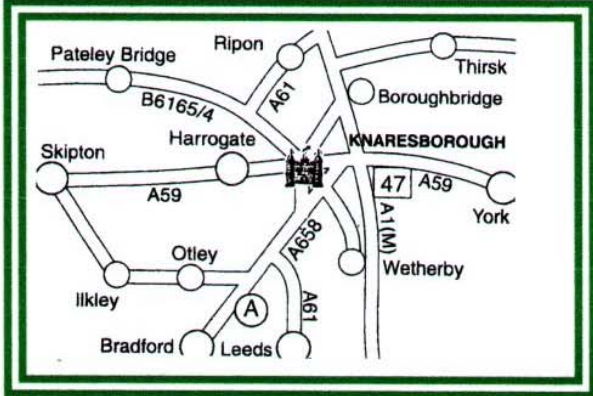

King James's School

Knarborough

King James Road, Knarborough, North Yorkshire, HG5 8EB
Tel: 01423 866061 Fax: 01423 861189 Email: office@king-james.co.uk www.king-james.co.uk

HOW TO GET TO KING JAMES'S SCHOOL

King James's School is easy to reach. We are only 4 miles from Harrogate, 17 miles from York, 17 miles from Leeds and 21 miles from Bradford. Buses and trains link Knarborough with the surrounding towns. The A1(M) Motorway Junction 47 is 4 miles away and Leeds/Bradford International Airport 14 miles

Map reproduced with the kind permission of Knarborough Chamber of Trade and Commerce